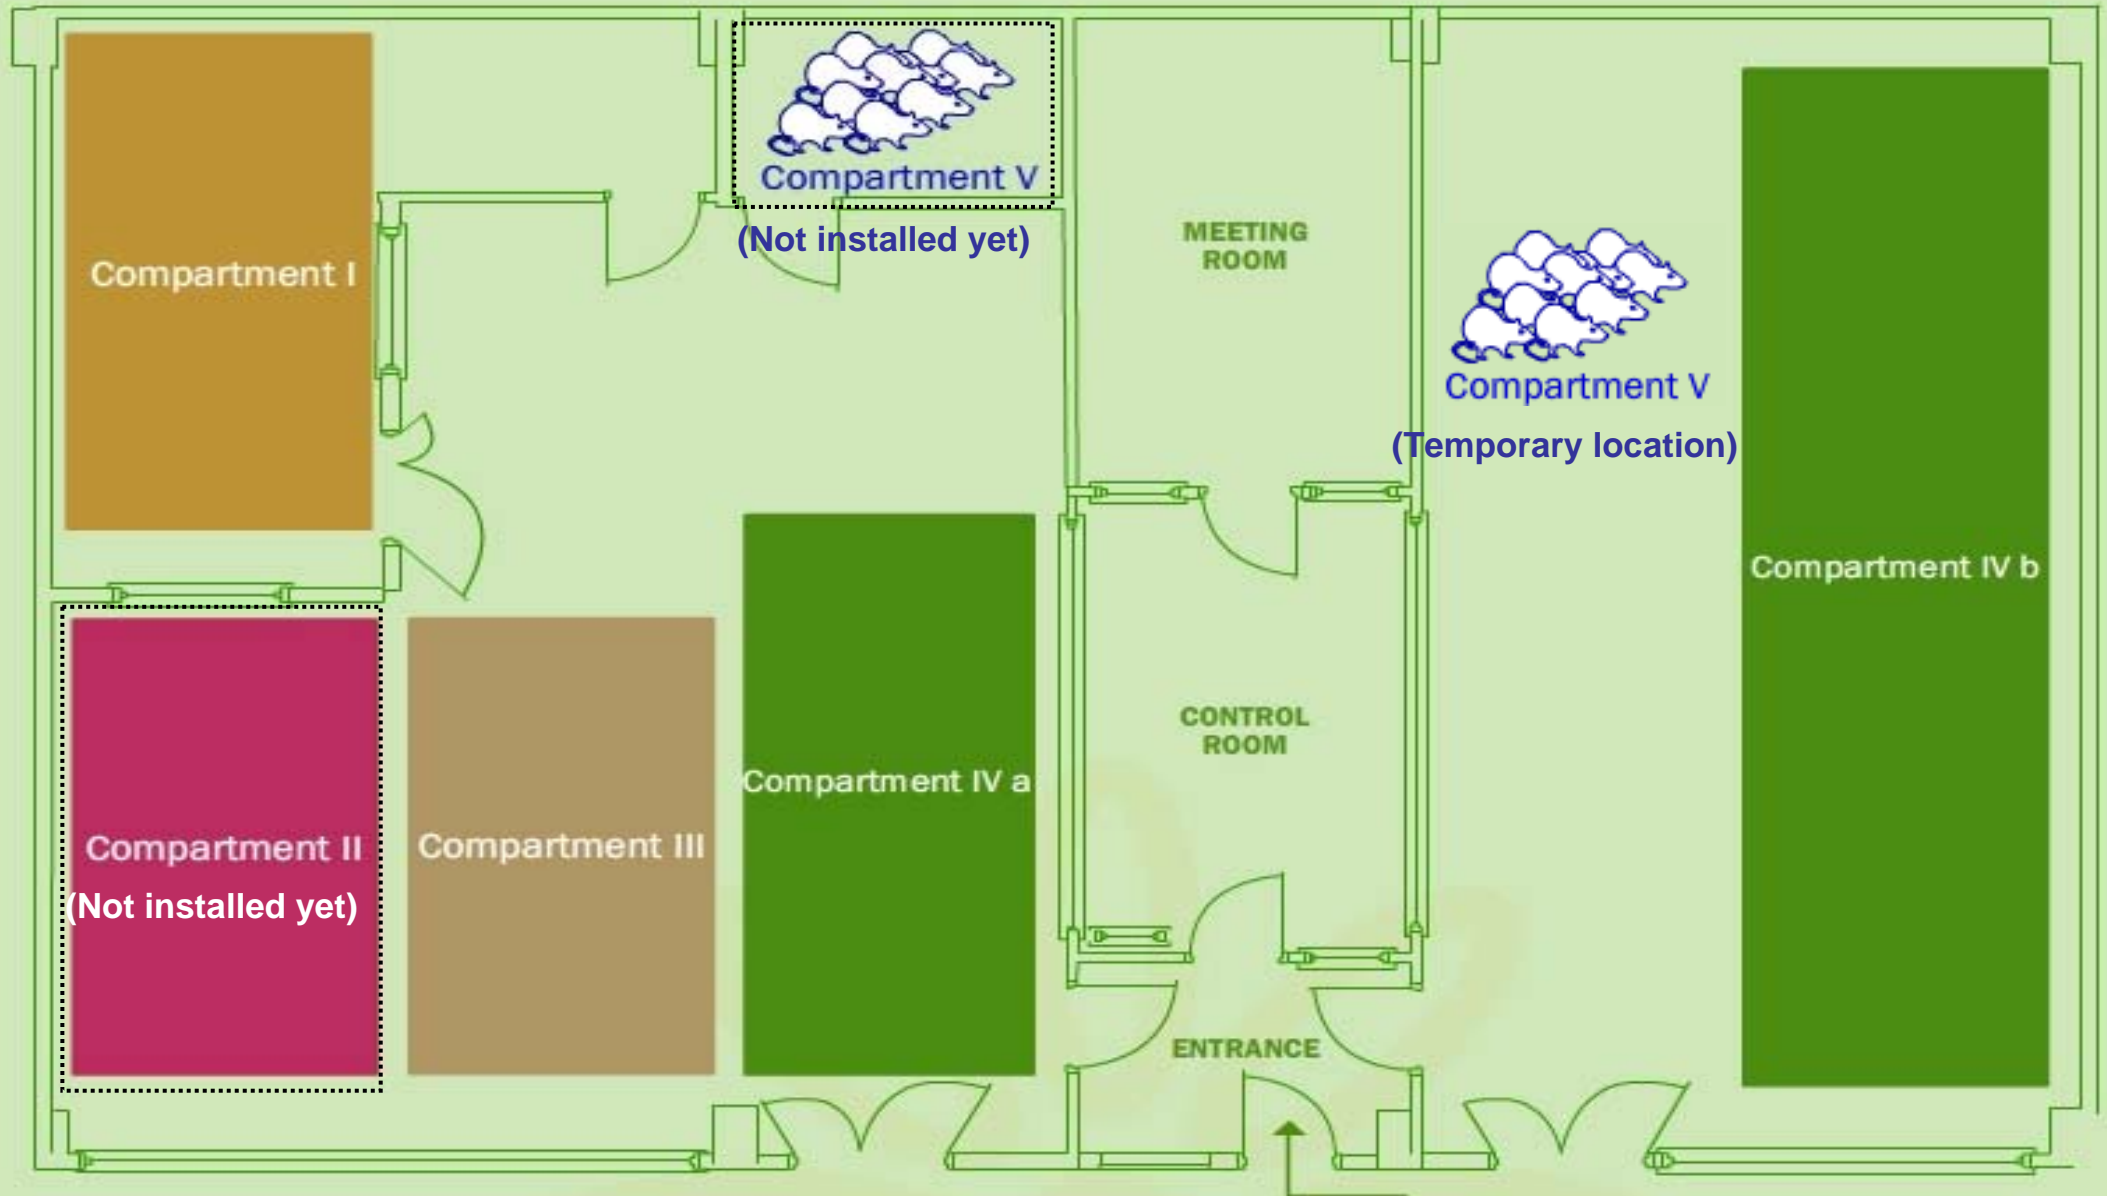

General layout of MPP with compartments

June 4th 2009

Opening of the MELISSA Pilot Plant

Micro Ecological Life Support System Alternative